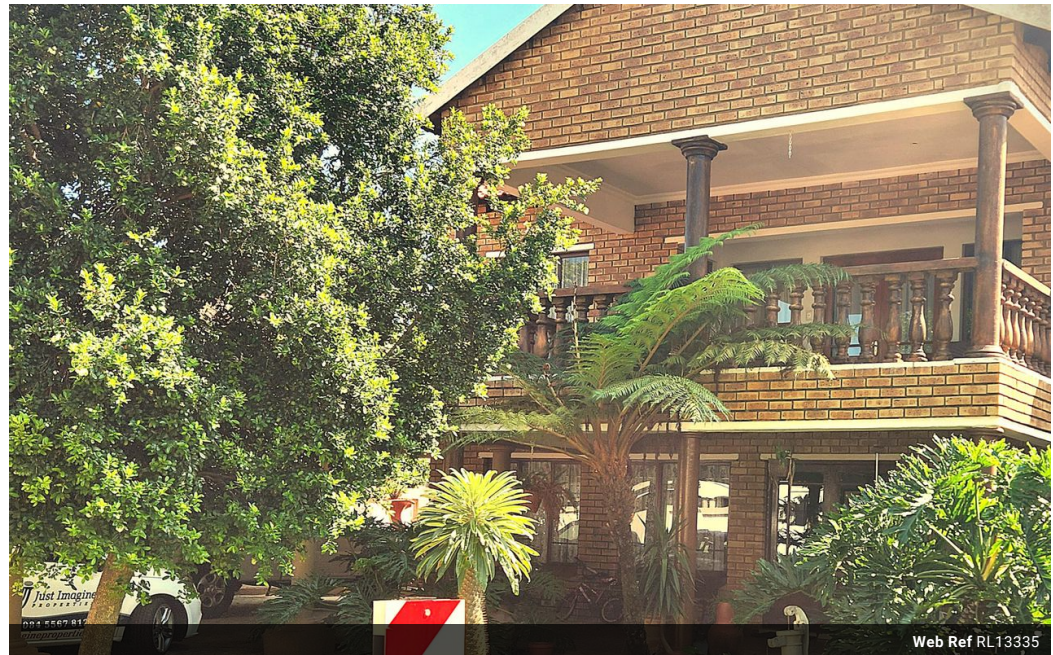

**Pierre Mouton -
Montana & Montana
Tuine**
0845567812
pierre@justimagineproperties.com

Contact Head Office

081 4042817

5 Portofino,
753 Old Farm Road,
Faerie Glen
Pretoria

Web Ref RL13335

R3,050,000

5 3.5

Monthly Bond Repayment R31,481.75

Calculated over 20 years at 11% with no deposit.

Transfer Costs R167,879.00 **Bond Costs** R44,070.00

These calculations are only a guide. Please ask your conveyancer for exact calculations.

Monthly Levy R900 **Monthly Rates** R1,800

Enormous 4 bedroom home in Bougainvillea Estate, Pretoria

An absolute gem of a LARGE home with unique, African personality is looking for a new owner. For a large or extended family, ready to entertain and have enough space, this will be the answer.

With 2 lounges, 2 dining rooms, 5 spacious bedrooms and 3.5 bathrooms, all will be well.

The enclosed patio with built in braai and oven, sink and counter will be the hub of the weekends.

Words and phrases have strong meanings. The word JUST would refer to being "treated Fair" and "with Respect."

The word IMAGINE stems from the Latin word that would refer to "Image" or "Picture."

PROPERTY has its origin in the Latin word "Proprietatem" that means "Enjoyment" and the "Right of Possession."

In conclusion DREAMING originates from the words "Joy", "Vision" and "Goal."

We manage to turn Vision, Goals and Joy into the Enjoyment and...

Features

Pets Allowed Yes

Interior

Bedrooms	5
Bathrooms	3.5
Kitchens	1
Recep. Rooms	4
Studies	1

Exterior

Carports / Parkings	6
Security	Yes
Pool	No

Sizes

Floor Size	480m²
Land Size	502m²