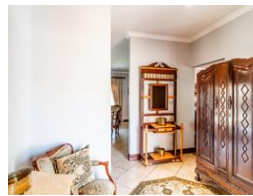

Pierre Mouton -
Montana & Montana
Tuine
0845567812
pierre@justimagineproperties.com

Contact Head Office

081 4042817

5 Portofino,
753 Old Farm Road,
Faerie Glen
Pretoria

On Show

Directions

For an appointment to view this property, please contact your agent, Pierre at 0845567812.