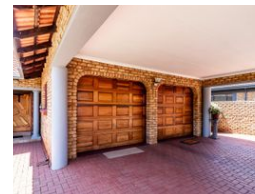

Pierre Mouton -
Montana & Montana
Tuine
0845567812
pierre@justimagineproperties.com

Contact Head Office

081 4042817

5 Portofino,
753 Old Farm Road,
Faerie Glen
Pretoria

On Show

Directions

For an appointment to view this property, please contact your agent, Pierre at 0845567812.

SOLD

ON SHOW

Web Ref RL14323

R2,200,000

3 2 2

Monthly Bond Repayment R22,708.14

Calculated over 20 years at 11% with no deposit.

Transfer Costs R89,947.00 **Bond Costs** R34,625.00

These calculations are only a guide. Please ask your conveyancer for exact calculations.

Monthly Levy R900 **Monthly Rates** R1,017

Very well loved 3 bedroom home in Bougainvillea Estate, Montana Tuine

You can be the proud owner of this beautiful home in safe and popular Bougainvillea Estate.

This lovely family home welcomes you through a wide wooden door into a spacious, open plan living area, with enough room for a dining room and a lounge. The corner kitchen is complimented with a full scullery and a pantry.

The entertainment opportunity is further enhanced by access to a patio with built in braai.

Of the three bedrooms, the master has a walk-through dressing room and an en suite bathroom. The two other bedrooms have built in cupboards and share a full family bathroom.

All the other bedrooms are large with built in...

Features

Pets Allowed		Yes			
Interior		Exterior		Sizes	
Bedrooms	3	Garages	2	Floor Size	220m²
Bathrooms	2	Carports / Parkings	2	Land Size	540m²
Kitchens	1	Pool	No		
Recep. Rooms	2