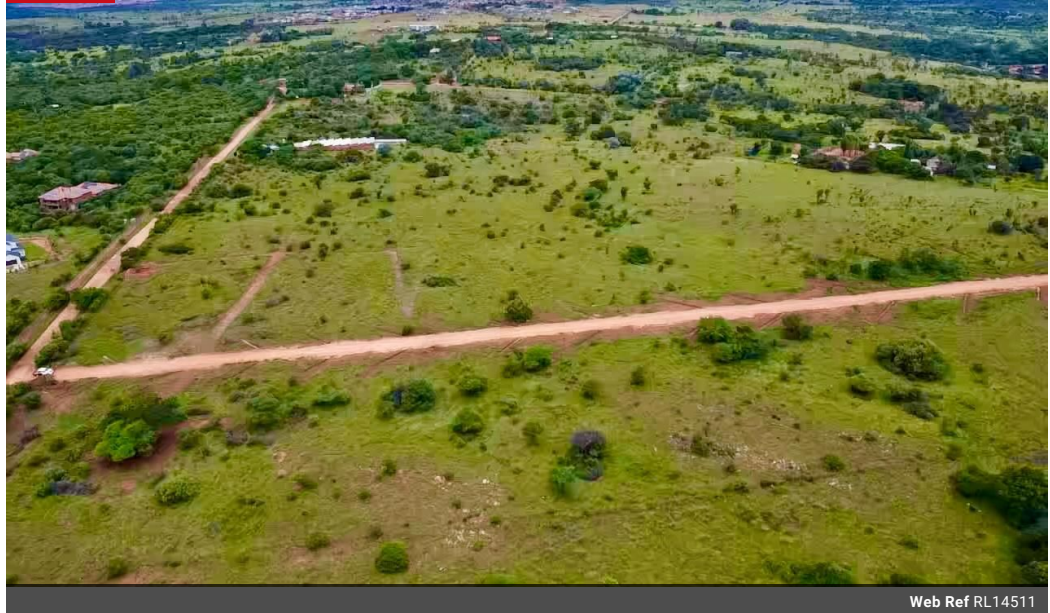

Walter Pretorius -
Roodeplaat
0828529943
walter@justimagineproperties.com

Contact Head Office

081 4042817

5 Portofino,
753 Old Farm Road,
Faerie Glen
Pretoria

FEATURED