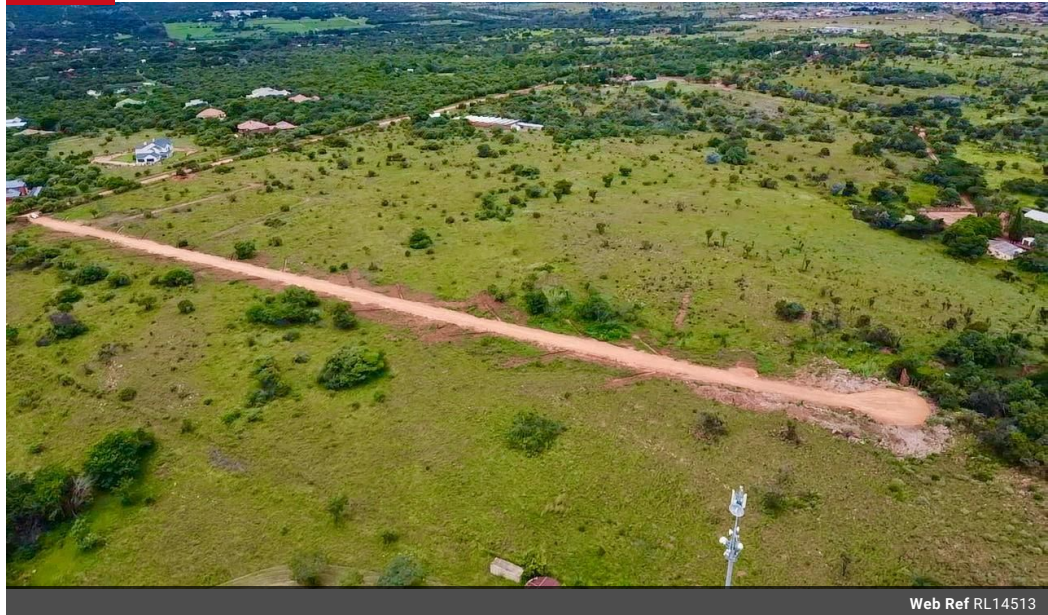

Walter Pretorius -
Roodeplaat
0828529943
walter@justimagineproperties.com

Contact Head Office

081 4042817

5 Portofino,
753 Old Farm Road,
Faerie Glen
Pretoria

FEATURED