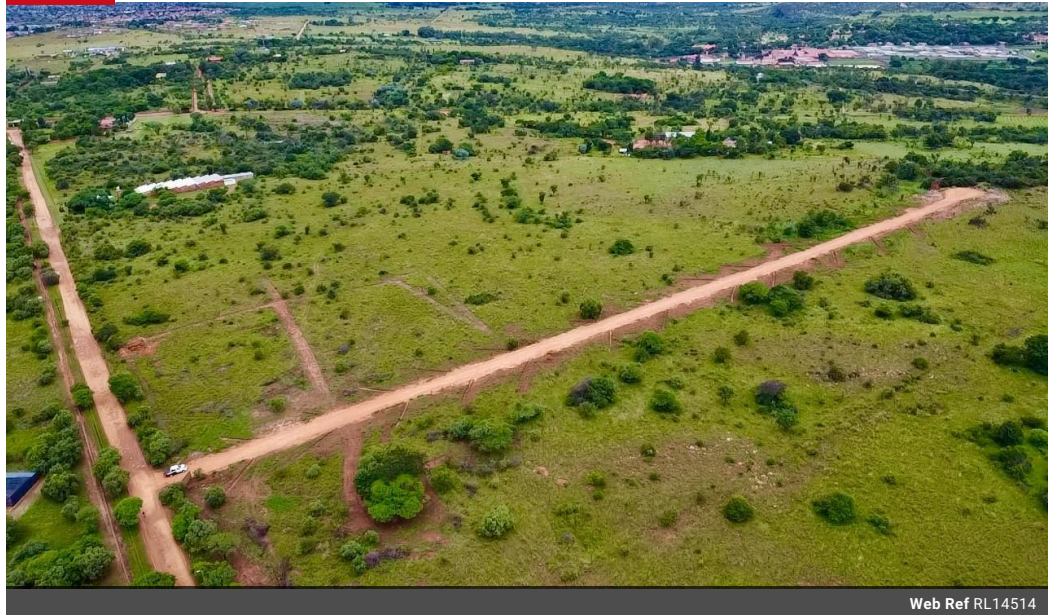

Walter Pretorius -
Roodeplaat
0828529943
walter@justimagineproperties.com

Contact Head Office

081 4042817

5 Portofino,
753 Old Farm Road,
Faerie Glen
Pretoria

FEATURED