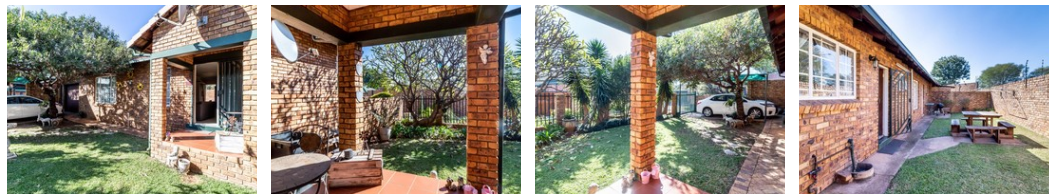

SOLE MANDATE

Web Ref RL7586

R990,000

2 1 1

Monthly Bond Repayment R10,218.67
Calculated over 20 years at 11% with no deposit.

Transfer Costs R30,412.00 **Bond Costs** R23,335.00
These calculations are only a guide. Please ask your conveyancer for exact calculations.

Monthly Levy R500 **Monthly Rates** R600

FULL TITLE Townhouse

Another exclusive mandate by Just Imagine Properties.

On offer is this FULL TITLE townhouse with exceptionally low monthly complex levies.

The townhouse offers 2 big bedrooms, 1 bathroom. Spacious open plan living area and a single garage. The garden is big with plenty space for pets or kids. Property is very close to Magalieskruin Primary.

Property situated in Magalieskruin, Pretoria.

Words and phrases have strong meanings. The word JUST would refer to being "treated Fair" and "with Respect."

The word IMAGINE stems from the Latin word that would refer to "Image" or "Picture."

PROPERTY has its origin in the Latin word "Proprietatem" that means "Enjoyment" and the "Right of Possession."

In conclusion DREAMING originates from the words "Joy", "Vision" and "Goal."

We managed to turn Vision. Goals and Jov...

Features

Pets Allowed Yes

Interior

Bedrooms	2
Bathrooms	1
Kitchens	1
Recep. Rooms	2
Furnished	No

Exterior

Garages	1
Carports / Parkings	1
Security	Yes
Pool	No
Views	No

Sizes

Floor Size	108m²
Land Size	350m²