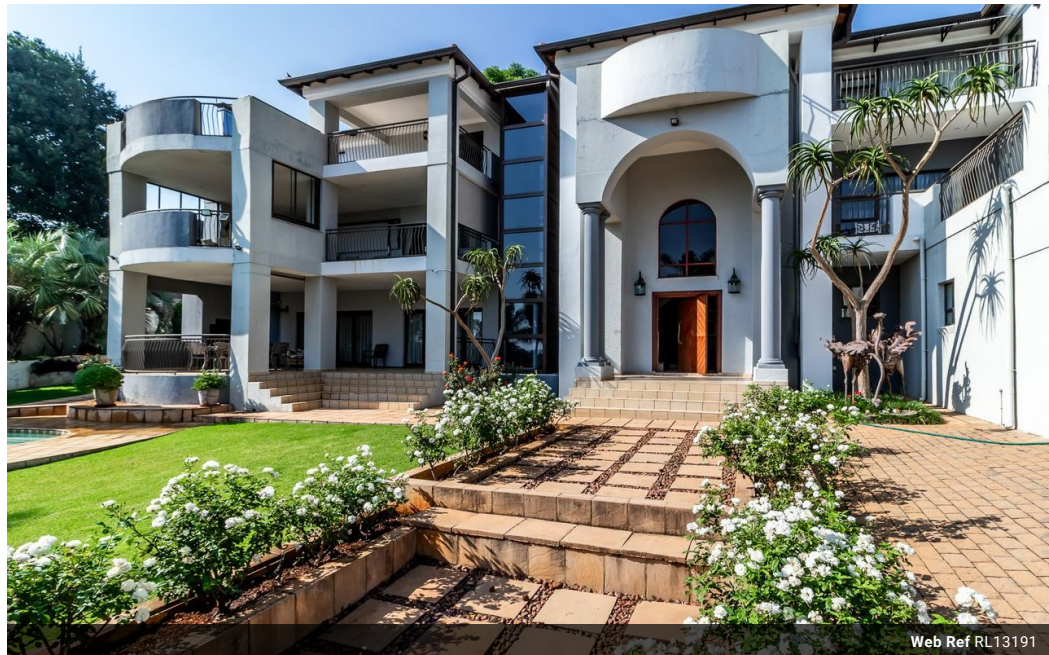

**Kobus Eloff - Zambezi
Country Estate &
Montana Park**
0812228960
Kobus@justimagineproperties.com

Contact Head Office

081 4042817

5 Portofino,
753 Old Farm Road,
Faerie Glen
Pretoria

Web Ref RL13191

R6,250,000

Monthly Rates R3,389

MANSION IN MONTANA PARK.TOP END LIVING

Welcome to this extreme and exquisite mansion in Montana Park. This luxurious house boasts 5 spacious bedrooms, 3.5 lavish bathrooms, and 5 exquisitely designed living areas, perfect for both relaxation and entertainment and high end living. Step into elegance as you explore the stylish study, 4 electric garages, and 9 charming balconies offering breathtaking views over Montana park and surroundings.

Entertain in style with a built-in bar and 3 functional and deliberate braai areas, ideal for hosting gatherings with friends and family. Dive into relaxation in your swimming pool with captivating water features, or unwind in the tranquil wine cellar, indulging in your favourite vintages. Experience the epitome of convenience with electronic curtains, a convenient, state of the art lift for seamless access to each level, and...