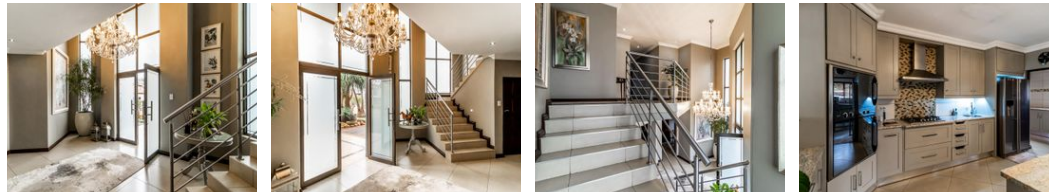

Web Ref RL13825

R4,995,000

🛏️ 4 🚿 4 🚗 2

Monthly Bond Repayment R51,557.81
Calculated over 20 years at 11% with no deposit.

Transfer Costs R401,795.00   **Bond Costs** R61,035.00
These calculations are only a guide. Please ask your conveyancer for exact calculations.

Monthly Levy R2,000   **Monthly Rates** R2,500

4 Bedroom Gem for sale in Zambezi Country Estate

Zambezi Country Estate - Your Piece of Heaven in the City!
One of the most beautiful homes ever built - and you can challenge me on it.

This extremely elegant and beautiful home features:

- Bedrooms: 4 spacious, sunlit bedrooms designed for comfort and tranquility.
- Bathrooms: 4 luxurious en-suite bathrooms offering a private retreat for each bedroom.
- Study: Separate, elegant study perfect for a home office or quiet reading space.
- Kitchen: Modern open plan kitchen with gleaming granite countertops, ideal for culinary enthusiasts.
- Scullery: Separate scullery providing extra space for kitchen essentials and cleanup.
- Pantry: Convenient, separate pantry for all your storage needs.
- Living Areas: Expansive open plan living areas that flow seamlessly, perfect for entertaining.
- Entertainment: Enclosed entertainment patio...

Features

Pets Allowed	Yes		
Interior		Exterior	Sizes
Bedrooms	4	Garages	Floor Size
Bathrooms	4	Carports / Parkings	Land Size
Kitchens	1	Security	Yes
Recep. Rooms	2	Pool	Yes
Studies	1		

Extras
Water Tank Bore hole Fibre Internet Inverter Backup Battery