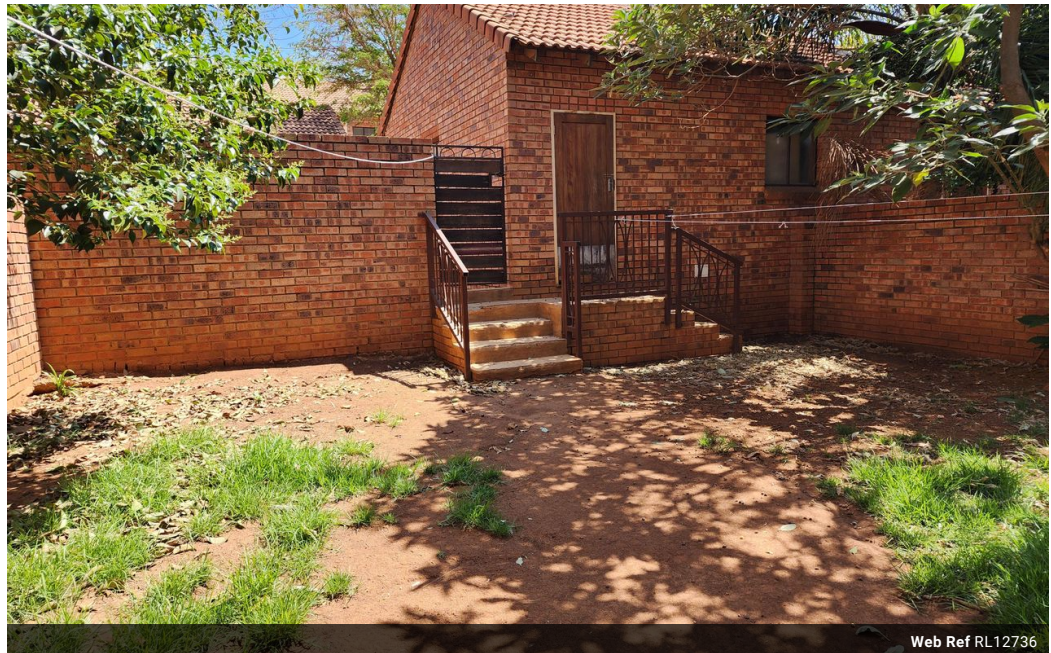

Rohann Mattheus -
Mooikloof & Moreleta
Park
0649142598
Rohann@justimagineproperties.com

Contact Head Office

081 4042817

5 Portofino,
753 Old Farm Road,
Faerie Glen
Pretoria

R740,000

Monthly Bond Repayment R7,638.19
Calculated over 20 years at 11% with no deposit.

Transfer Costs R25,898.00   **Bond Costs** R19,565.00

These calculations are only a guide. Please ask your conveyancer for exact calculations.

Monthly Levy R1,800   **Monthly Rates** R540

2   1   1

GROUNDFLOOR UNIT WITH DECENT SIZED GARDEN

GROUNDFLOOR UNIT WITH DECENT SIZED GARDEN

This groundfloor unit offers a decent sized garden and is located in the popular Mooikloof Ridge Lifestyle estate.

The unit offers:

- 2 bedrooms
- 1 bathroom
- Kitchen
- Lounge
- Patio
- Private garden
- 1 garage
- 1 extra parking

The estate offers the following:

- Swimming pools
- Clubhouse

Features

Pets Allowed	Yes			
Interior		Exterior		Sizes
Bedrooms	2	Garages	1	Floor Size
Bathrooms	1	Security	Yes	77m²
Kitchens	1	Pool	Yes	
Recep. Rooms	2			
Furnished	No