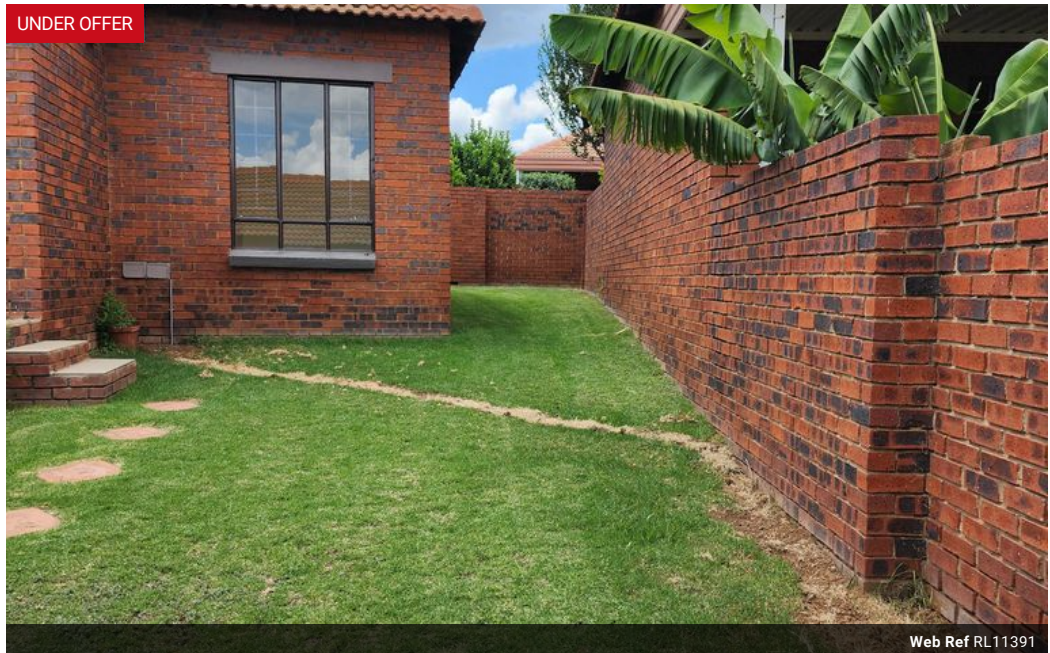

Rohann Mattheus -
Mooikloof & Moreleta
Park
0649142598
Rohann@justimagineproperties.com

Contact Head Office

081 4042817

5 Portofino,
753 Old Farm Road,
Faerie Glen
Pretoria

UNDER OFFER

Web Ref RL11391

R899,000

2   1   2

Monthly Bond Repayment R9,279.37
Calculated over 20 years at 11% with no deposit.

Transfer Costs R28,244.00   **Bond Costs** R21,450.00

These calculations are only a guide. Please ask your conveyancer for exact calculations.

Monthly Levy R2,000   **Monthly Rates** R600

Big garden, bargain buy

This spacious townhouse is priced to sell fast and represents great value:

- 2 Bedrooms
- 1 Bathroom
- Kitchen
- Lounge
- Patio
- 2 garages
- Extra parking space

Big garden

This is a lifestyle estate with and offers the following:

- Clubhouse
- Braai facilities
- Swimming pools

Features

Pets Allowed	Yes
Interior	
Bedrooms	2
Bathrooms	1
Kitchens	1
Recep. Rooms	2
Furnished	No

Exterior	
Garages	2
Security	Yes
Pool	Yes

Sizes	
Floor Size	94m²