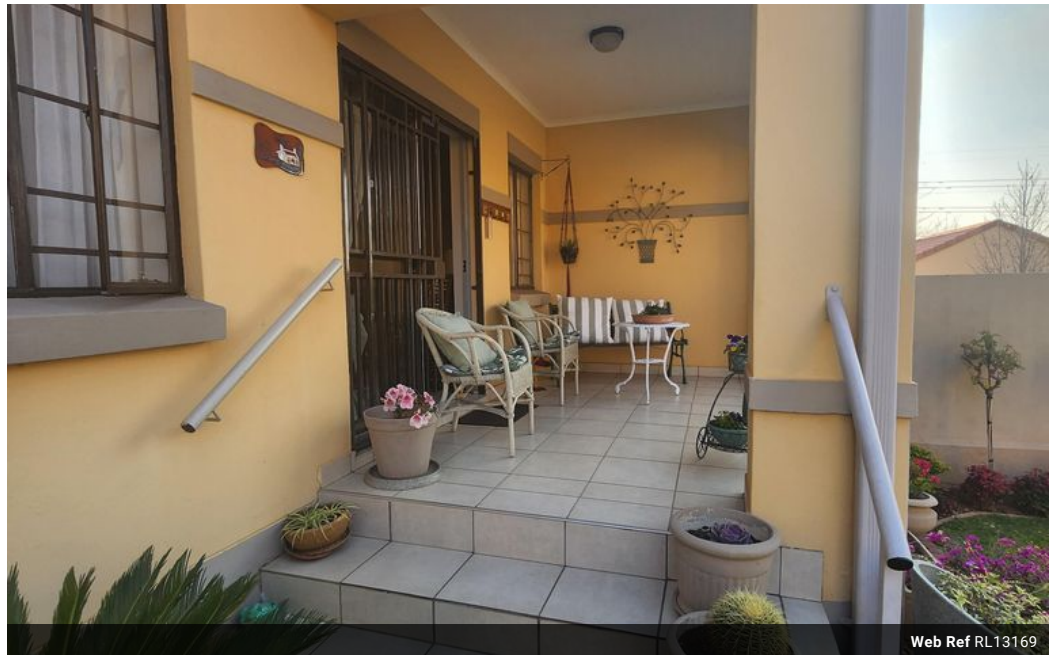

Rohann Mattheus -
Mooikloof & Moreleta
Park
0649142598
Rohann@justimagineproperties.com

Contact Head Office

081 4042817

5 Portofino,
753 Old Farm Road,
Faerie Glen
Pretoria

Web Ref RL13169

R1,149,000

2 2 2

Monthly Bond Repayment R11,859.84
Calculated over 20 years at 11% with no deposit.

Transfer Costs R32,749.00 **Bond Costs** R25,220.00

These calculations are only a guide. Please ask your conveyancer for exact calculations.

Monthly Levy R750 **Monthly Rates** R2,400

Neat and well looked after townhouse

This 2-bedroom townhouse offers a lot of value. It is situated in the popular Mooikloof ridge lifestyle estate.

The unit offers:

- 2 Bedrooms
- 2 Bathrooms (Main En-Suite)
- Open plan kitchen/lounge
- Separate Dining room
- Patio
- Decent sized garden with nice landscaping touches
- 2 garages (both automated)
- Extra parking space

The estate offers:

- Walkways
- Clubhouse
- Swimming pools
- Squash courts

Features

Pets Allowed		Yes			
Interior		Exterior		Sizes	
Bedrooms	2	Garages	2	Floor Size	125m²
Bathrooms	2	Security	Yes		
Kitchens	1	Pool	Yes		
Recep. Rooms	2				
Furnished	No