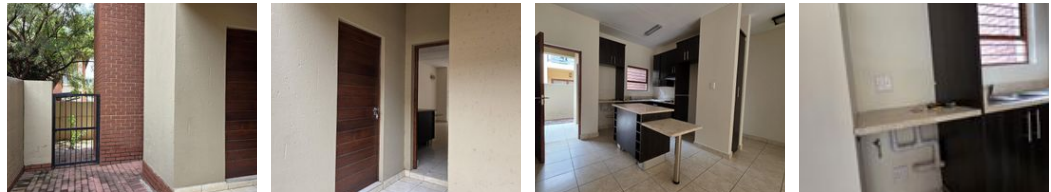

Web Ref RL14535

R995,000

Monthly Bond Repayment R10,270.27
Calculated over 20 years at 11% with no deposit.

Transfer Costs R30,412.00   **Bond Costs** R23,335.00
These calculations are only a guide. Please ask your conveyancer for exact calculations.

Monthly Levy R1,500   **Monthly Rates** R550

Ground floor corner unit with garden

Secure lifestyle estate

This modern ground floor corner unit offers a decent sized garden

The property features:

- 2 Bedrooms
- 2 Bathrooms
- 2 store rooms
- Kitchen and space for all appliances
- 2 carports (NOTE NO GARAGES, ONLY CARPORTS)
- Lounge
- Built-in braai

The Estate offers:

- Swimming pool
- Clubhouse
- Kids play area

Features

Pets Allowed		Exterior		Sizes	
	Yes	Carports / Parkings	2	Floor Size	76m²
Interior		Security	Yes		
Bedrooms	2	Pool	Yes		
Bathrooms	2				
Kitchens	1				
Recep. Rooms	2				
Furnished	No