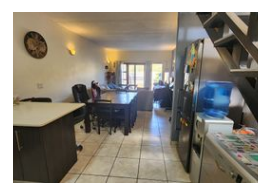

Rohann Mattheus -
Mooikloof & Moreleta
Park
0649142598
Rohann@justimagineproperties.com

Contact Head Office

081 4042817

5 Portofino,
753 Old Farm Road,
Faerie Glen
Pretoria

Web Ref RL14202

R1,150,000

2 2

Monthly Bond Repayment R11,870.17
Calculated over 20 years at 11% with no deposit.

Transfer Costs R32,749.00 **Bond Costs** R25,220.00

These calculations are only a guide. Please ask your conveyancer for exact calculations.

Monthly Levy R1,700 **Monthly Rates** R600

Spacious Duplex with 2 carports

Spacious 2 bedroom duplex in secure complex

EXCELLENT LOCATION in coplex, close to amenities

- 2 Bedrooms
- 2 Bathrooms
- Lounge/dinning room
- Kitchen with space for all appliances (washing machine, dishwasher, dryer)
- Small garden
- 2 Carports

The complex features:

- Swimming pool
- Kids play area
- Clubhouse with braais
- Dam

Features

Pets Allowed Yes

Interior
Bedrooms 2
Bathrooms 2
Kitchens 1
Recep. Rooms 2
Furnished No

Exterior
Carports / Parkings 2
Security Yes
Pool Yes

Sizes
Floor Size 84m²