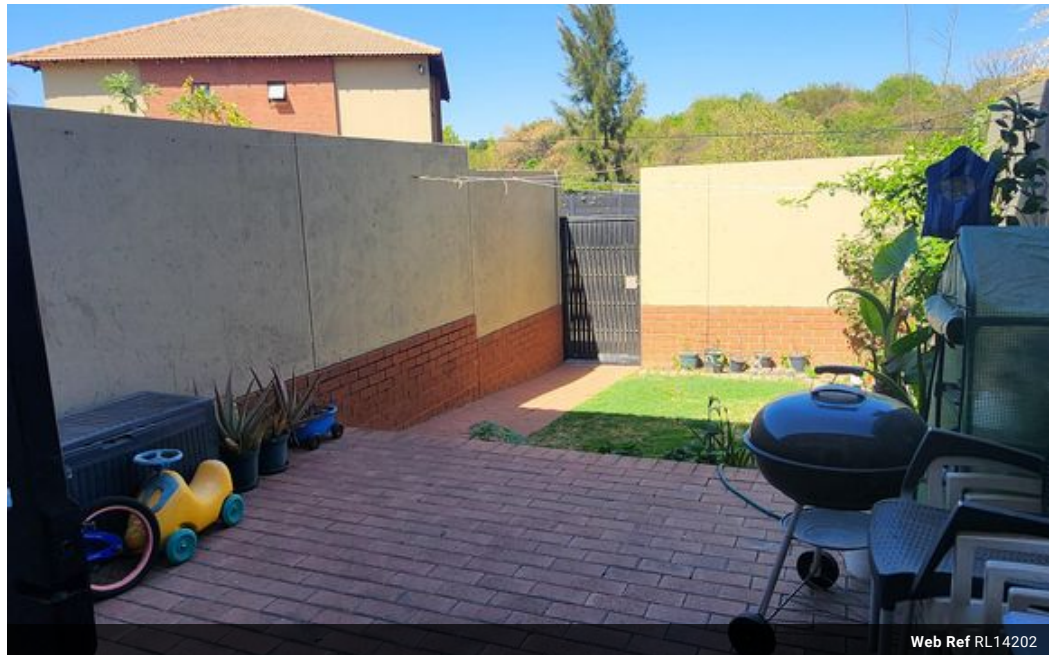

Rohann Mattheus -
Mooikloof & Moreleta
Park
0649142598
Rohann@justimagineproperties.com

Contact Head Office

081 4042817

5 Portofino,
753 Old Farm Road,
Faerie Glen
Pretoria

Web Ref RL14202

R1,150,000

2 2

Monthly Bond Repayment R11,870.17
Calculated over 20 years at 11% with no deposit.

Transfer Costs R32,749.00 **Bond Costs** R25,220.00

These calculations are only a guide. Please ask your conveyancer for exact calculations.

Monthly Levy R1,700 **Monthly Rates** R600

Spacious Duplex with 2 carports

Spacious 2 bedroom duplex in secure complex

EXCELLENT LOCATION in coplex, close to amenities

- 2 Bedrooms
- 2 Bathrooms
- Lounge/dinning room
- Kitchen with space for all appliances (washing machine, dishwasher, dryer)
- Small garden
- 2 Carports

The complex features:

- Swimming pool
- Kids play area
- Clubhouse with braais
- Dam

Features

Pets Allowed Yes

Interior
Bedrooms 2
Bathrooms 2
Kitchens 1
Recep. Rooms 2
Furnished No

Exterior
Carports / Parkings 2
Security Yes
Pool Yes

Sizes
Floor Size 84m²