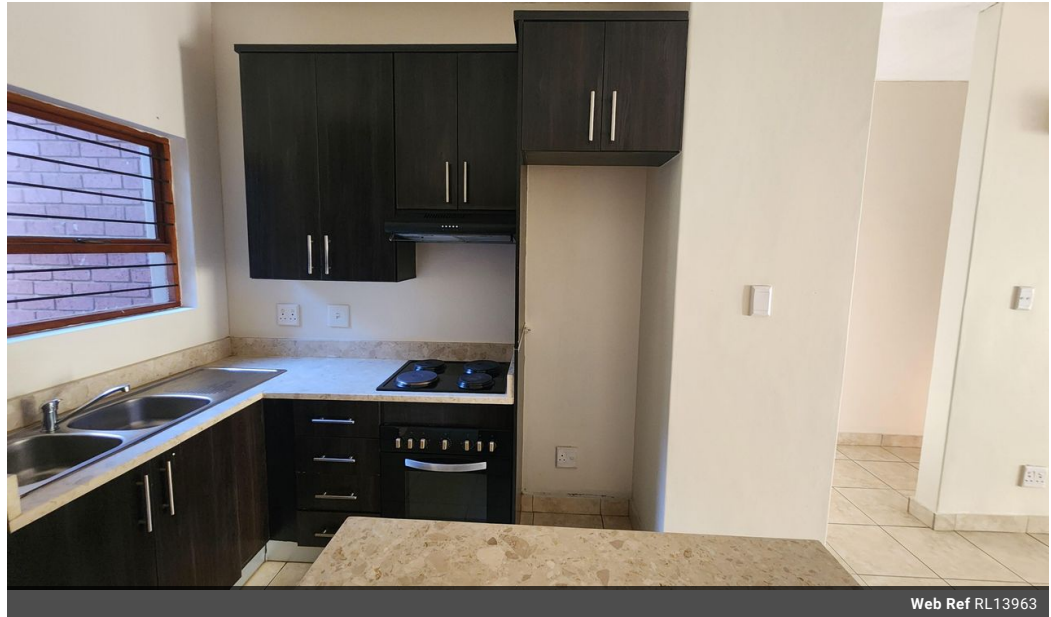

Rohann Mattheus -
Mooikloof & Moreleta
Park
0649142598
Rohann@justimagineproperties.com

Contact Head Office

081 4042817

5 Portofino,
753 Old Farm Road,
Faerie Glen
Pretoria

Web Ref RL13963

R995,000

2 2

Monthly Bond Repayment R10,270.27
Calculated over 20 years at 11% with no deposit.

Transfer Costs R30,412.00   **Bond Costs** R23,335.00
These calculations are only a guide. Please ask your conveyancer for exact calculations.

Monthly Levy R1,500   **Monthly Rates** R500

Modern 2 Bedroom Groundfloor unit

Modern 2 bedroom groundfloor corner unit with small garden in secure complex

- 2 Bedrooms
- 2 Bathrooms
- 2 Storage rooms
- 2 Carports
- Space for dishwasher, washing machine and dryer
- Built-in braai

Complex features:

- Kids play area
- Swimming pool
- Clubhouse with braai areas
- Dam
- Walk

Phone agent today for more information

Features

Pets Allowed	Yes			
Interior		Exterior		Sizes
Bedrooms	2	Carports / Parkings	2	Floor Size
Bathrooms	2	Security	Yes	74m²
Kitchens	1	Pool	Yes	
Recep. Rooms	1.5			
Furnished	No