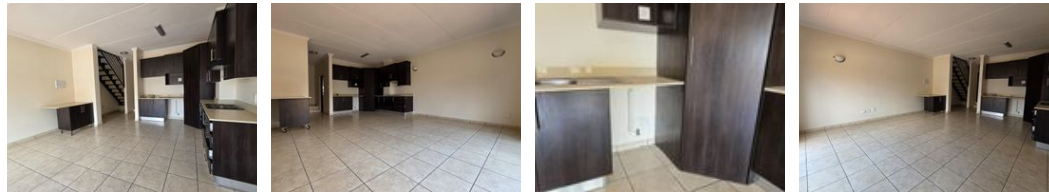

Web Ref RL14537

R1,420,000

Monthly Bond Repayment R14,657.08
Calculated over 20 years at 11% with no deposit.

Transfer Costs R43,385.00   **Bond Costs** R28,990.00
These calculations are only a guide. Please ask your conveyancer for exact calculations.

Monthly Levy R2,300   **Monthly Rates** R800

Save R90 000 - Awesome layout and great value

Secure Lifestyle Estate
Transfer and Bond costs included to the value of R90 000.

The unit offers:
3 Bedrooms
3 Bathrooms
Kitchen with space for all appliances
Lounge
Private Garden
2 Carports (NO GARAGES, CARPORTS ONLY)

The Estate offers:
Swimming pool
Clubhouse
Kids play area
Recreational area
Jogging/Walking
Dam

Features

Pets Allowed		Exterior		Sizes	
Yes		Carports / Parkings	2	Floor Size	117m²
Interior		Security	Yes		
Bedrooms	3	Pool	Yes		
Bathrooms	3				
Kitchens	1				
Recep. Rooms	2				
Furnished	No