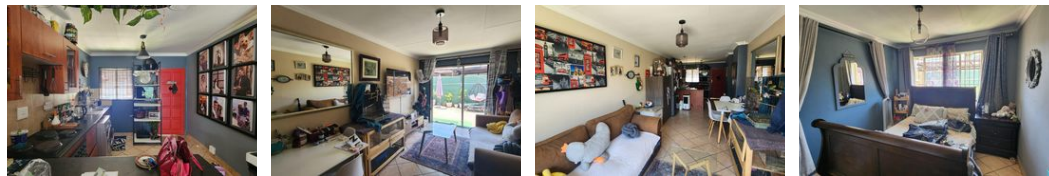

SOLE MANDATE

Web Ref RL14272