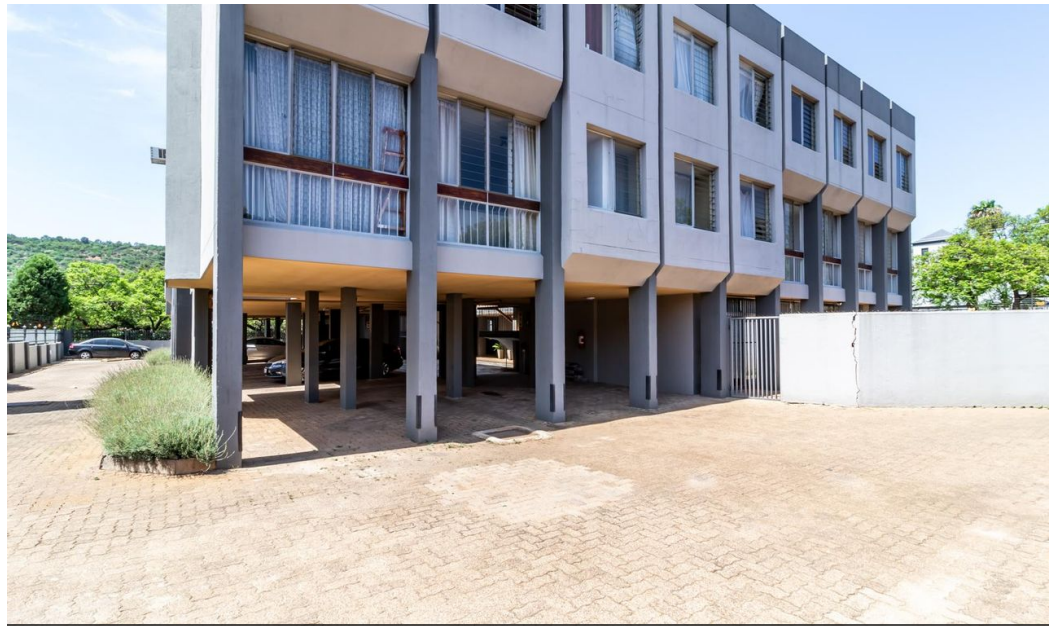

Hennie van Niekerk - Moot
0827077090
hennie@justimagineproperties.com

Contact Head Office

081 4042817

5 Portofino,
753 Old Farm Road,
Faerie Glen
Pretoria

Web Ref RL14587

R650,000

Monthly Bond Repayment R6,709.22
Calculated over 20 years at 11% with no deposit.

Transfer Costs R23,730.00   **Bond Costs** R17,680.00
These calculations are only a guide. Please ask your conveyancer for exact calculations.

Monthly Levy R1,898

One Bedroom Flat in Riviera

Located in Riviera and walking distance from Steve Biko Hospital this property will make for an excellent investment or starter property.

Levies R 1,898
Rates R280

Property Features:
1 Bedroom
1 Bathroom
Open plan Living area with Kitchen
Covered Parking inside the Complex

Currently occupied by a Tenant with an excellent rental income of R6600 per month.

Contact me today to view this property.

Features

Interior		Exterior		Sizes	
Bedrooms	1	Carports / Parkings	1	Floor Size	70m²
Bathrooms	1	Pool	No		
Kitchens	1				
Recep. Rooms	1