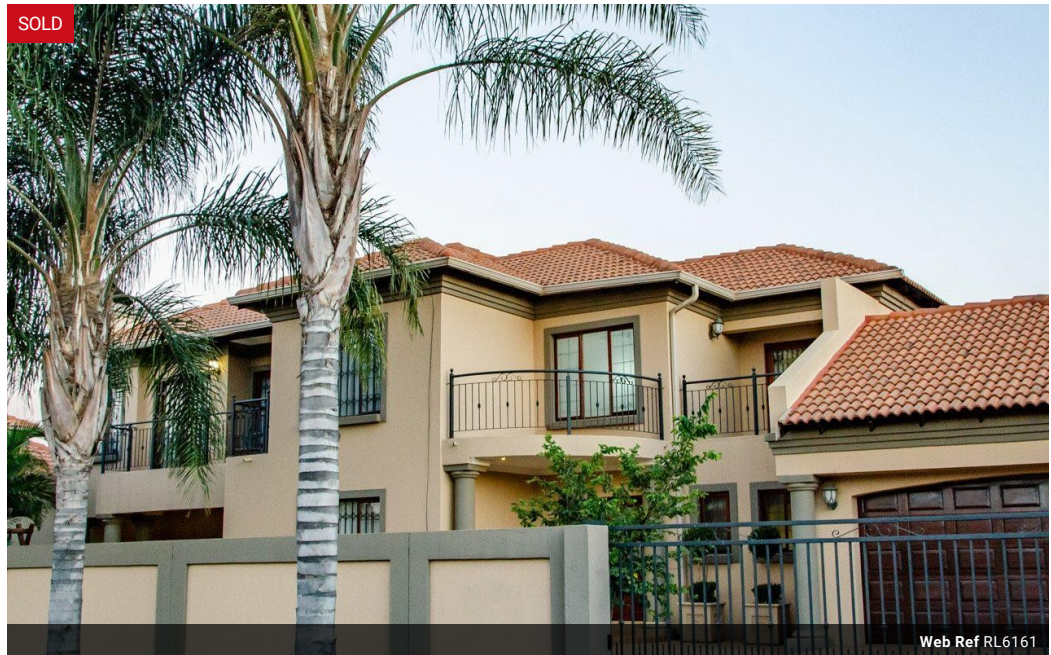

Pierre Mouton -
Montana & Montana
Tuine
0845567812
pierre@justimagineproperties.com

Contact Head Office

081 4042817

5 Portofino,
753 Old Farm Road,
Faerie Glen
Pretoria