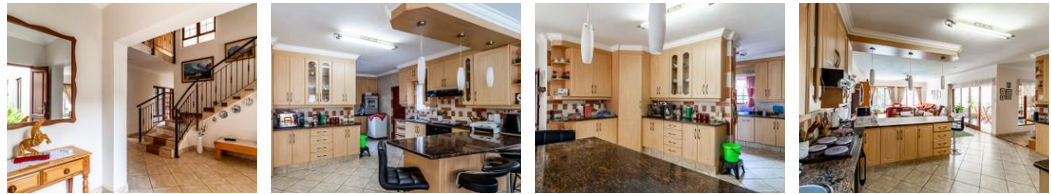

Web Ref RL14054

R3,199,000

3 Bedrooms, 2.5 Bathrooms, 2 Carports

Monthly Bond Repayment R33,019.71
Calculated over 20 years at 11% with no deposit.

Transfer Costs R184,269.00 Bond Costs R44,070.00
These calculations are only a guide. Please ask your conveyancer for exact calculations.

Monthly Levy R1,100 Monthly Rates R1,200

Beautiful double storey 3 bedroom, home in Rose Acres Estate, Montana

You will be the envy of friend and family in this beautiful home in safe and popular Rose Acres Estate. The double storey home welcomes you through a double wooden door into an entrance hall, providing access to the double garage and the open plan living area to the one side and a separate lounge to the other. The open plan living is spacious with enough room for a dining room and second lounge. A luxurious kitchen with durable granite counter tops, perfect design and loads of storage is complimented with a full scullery. Two additional downstairs rooms can be used as study / games room or even bedroom. The entertainment opportunity is further enhanced by access to the patio with built in braai, space for a crowd and the beautiful swimming pool. Upstairs is a nice landing area with loads of storage and three bedrooms with...

Features

Pets Allowed		Yes			
Interior		Exterior		Sizes	
Bedrooms	3	Garages	2	Floor Size	424m²
Bathrooms	2.5	Carports / Parkings	2	Land Size	595m²
Kitchens	1	Security	Yes		
Recep. Rooms	3	Pool	Yes		
Studies	1