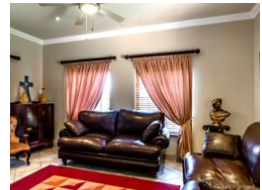

**Pierre Mouton -
Montana & Montana
Tuine**
0845567812
pierre@justimagineproperties.com

Contact Head Office

081 4042817

5 Portofino,
753 Old Farm Road,
Faerie Glen
Pretoria

Web Ref RL14306

R3,290,000

4 2.5 2

Monthly Bond Repayment R33,959.00
Calculated over 20 years at 11% with no deposit.

Transfer Costs R196,447.00 **Bond Costs** R45,955.00
These calculations are only a guide. Please ask your conveyancer for exact calculations.

Monthly Levy R1,100 **Monthly Rates** R1,300

Stunning double storey 4 bedroom, home in Rose Acres Estate, Montana

You can love your life in this beautiful home in safe and popular Rose Acres Estate. The double storey home welcomes you through a double wooden door into a double volume entrance hall, providing access to the double garage and formal dining room. The open plan living area is spacious with enough room for a dining room and second lounge. A luxurious kitchen with durable granite counter tops, perfect design and loads of storage is complimented with a full scullery. The entertainment opportunity is further enhanced by access to the patio with built in braai, extra work counter and a private back yard. Upstairs is a nice landing area and four bedrooms with the master bedroom providing ample built-in cupboards, a lovely, large, modern en suite bathroom with double vanity, corner tub and large shower. All the other bedooms are...

Features

Pets Allowed		Yes			
Interior		Exterior		Sizes	
Bedrooms	4	Garages	2	Floor Size	398m²
Bathrooms	2.5	Pool	No	Land Size	528m²
Kitchens	1				
Recep. Rooms	3