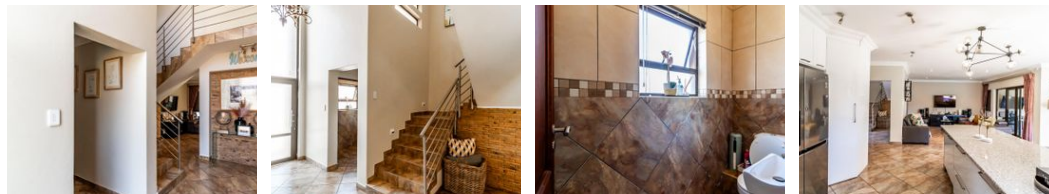

Web Ref RL14334

R2,950,000

Monthly Bond Repayment R30,449.56
Calculated over 20 years at 11% with no deposit.

Transfer Costs R156,055.00   **Bond Costs** R42,185.00
These calculations are only a guide. Please ask your conveyancer for exact calculations.

4   2.5   2

Monthly Levy R1,050   **Monthly Rates** R1,100

Beautiful double storey 3 bedroom, home in Rose Acres Estate, Montana

You will be the envy of friends and family in this beautiful home in a quiet, cul-de-sac, in safe and popular Rose Acres Estate. The double storey home welcomes you through a huge glass door into a double volume entrance hall, providing access to the double garage, a guest wc and a bonus room to be used as a 4th bedroom, games room or office. Tucked away behind a stylish, cladded wall is the and the rest of the down stairs space. The open plan living area is spacious with enough room for a dining room and lounge. A luxurious, new and modern kitchen with durable granite counter tops, perfect design and loads of storage is complimented with a full scullery. The entertainment opportunity is further enhanced by access to the enclosed patio with built in braai, space for a crowd and access to a large back yard waiting for your...

Features

Pets Allowed	Yes				
Interior		Exterior		Sizes	
Bedrooms	4	Garages	2	Floor Size	287m²
Bathrooms	2.5	Carports / Parkings	1	Land Size	538m²
Kitchens	1	Security	Yes		
Recep. Rooms	2	Pool	No