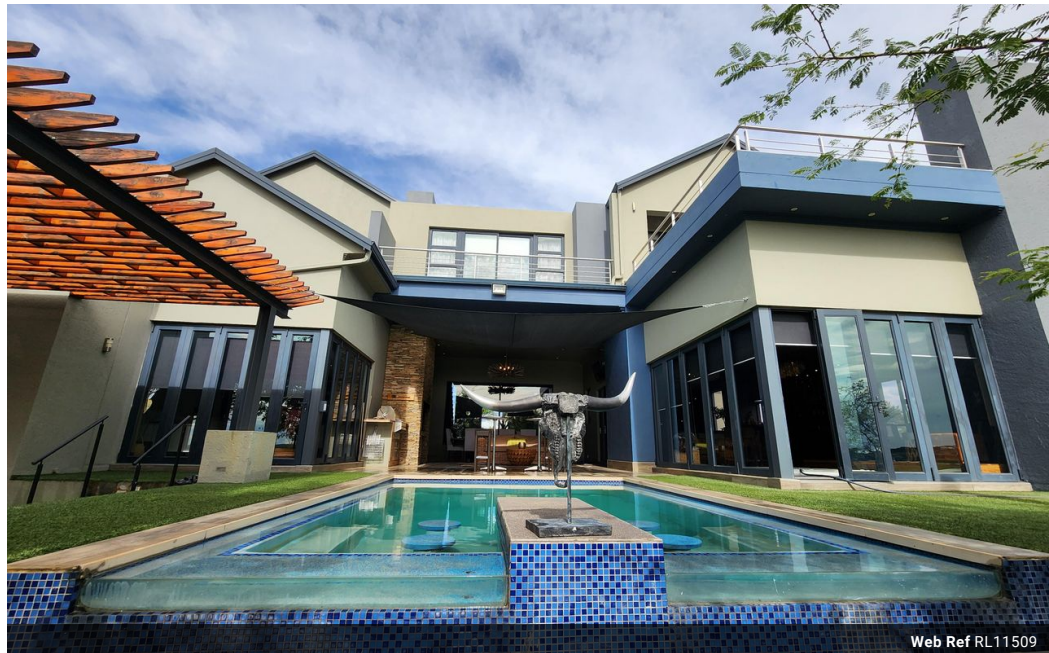

Rohann Mattheus -
Mooikloof & Moreleta
Park
0649142598
Rohann@justimagineproperties.com

Contact Head Office

081 4042817

5 Portofino,
753 Old Farm Road,
Faerie Glen
Pretoria

Web Ref RL11509

R11,850,000

Monthly Bond Repayment R122,314.32
Calculated over 20 years at 11% with no deposit.

Transfer Costs R1,195,789.00 **Bond Costs** R94,285.00

These calculations are only a guide. Please ask your conveyancer for exact calculations.

Monthly Levy R1,200 **Monthly Rates** R2,800

Magnificent 360 degree View - Entertainers dream

Unique find, a must see for all buyers in this price range.

This marvelous property is located in the game reserve portion of the estate. A 7500L water back-up system has been installed.

It has been cleverly and practically designed and well-thought through.

It offers 5 different entertainment areas, a solar heated pool and jacuzzi all featuring magnificent views.

The main house also features 4 bedrooms, all en-suite, 3 lounges, a dining room, as well as a cinema.

A separate 2-bedroom apartment with its own entrance is also included.

6 garages ensure enough space is available for all your toys and hobbies.

Phone today to arrange your private viewing and avoid disappointment.

Words and phrases have strong meanings. The word JUST would refer to being treated Fair and with Respect.

Features

Pets Allowed		Exterior		Sizes	
	Yes	Garages	6	Floor Size	992m²
Interior		Security	Yes	Land Size	1,060m²
Bedrooms	6	Dom. Accom.	2		
Bathrooms	6	Pool	Yes		
Kitchens	2				
Recep. Rooms	5				
Studies	1