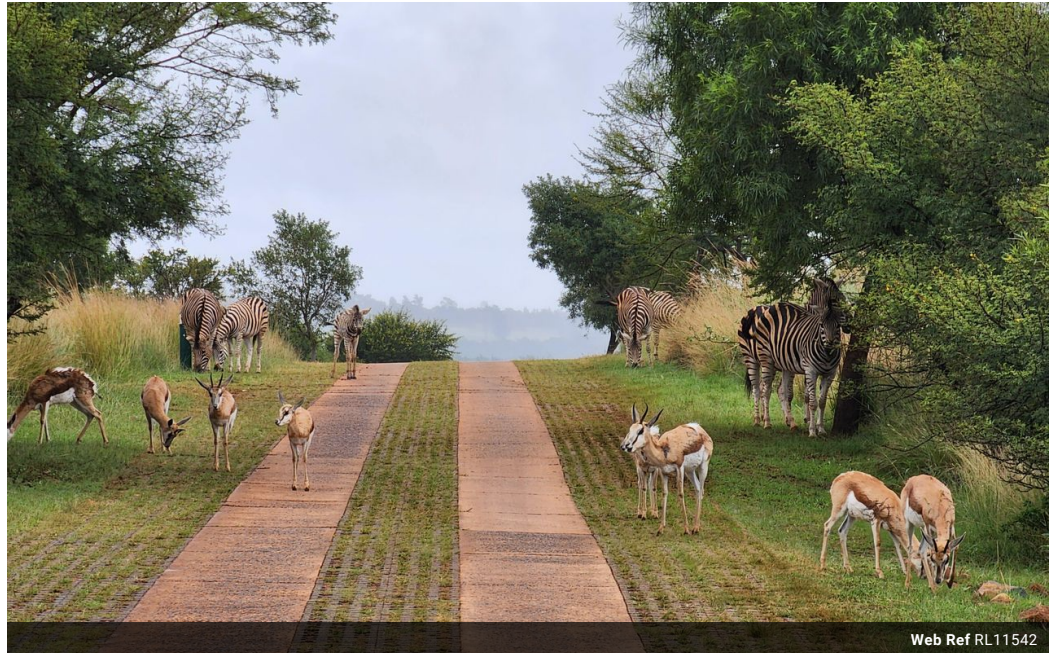

Rohann Mattheus -
Mooikloof & Moreleta
Park
0649142598
Rohann@justimagineproperties.com

Contact Head Office

081 4042817

5 Portofino,
753 Old Farm Road,
Faerie Glen
Pretoria