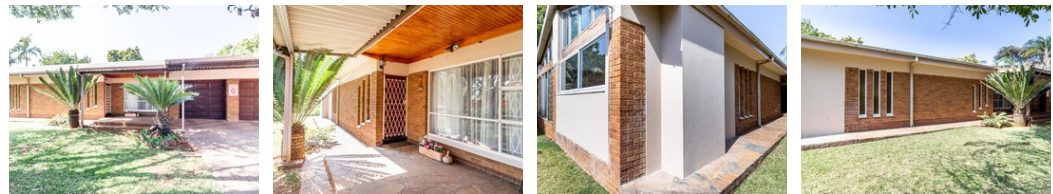

SOLE MANDATE

Web Ref RL8297

R2,145,000

Monthly Bond Repayment R22,140.44
Calculated over 20 years at 11% with no deposit.

Transfer Costs R86,647.00   **Bond Costs** R34,625.00
These calculations are only a guide. Please ask your conveyancer for exact calculations.

Monthly Rates R980

5   3   2.5

Family home with a Flat

This property consists of a main house and modern flat.

Main house:
4 bedrooms
2 bathrooms
Study
Lounge
Tv room
Dining Room
Kitchen
Entertainment area
Laundry
2.5 garages

Flat:
1 bedroom
1 bathroom
Living room

Features

Pets Allowed Yes

Interior
Bedrooms 5
Bathrooms 3
Kitchens 2
Recep. Rooms 5
Studies 1
Furnished No

Exterior
Garages 2.5
Carports / Parkings 1.5
Security Yes
Pool Yes
Views Yes

Sizes
Floor Size 420m²
Land Size 1,056m²