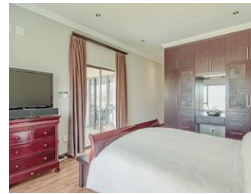

Kobus Eloff - Zambezi Country Estate & Montana Park
0812228960
Kobus@justimagineproperties.com

Contact Head Office

081 4042817

5 Portofino,
753 Old Farm Road,
Faerie Glen
Pretoria

Web Ref RL12630

R6,189,000

5 3.5 3

Monthly Bond Repayment R63,882.14
Calculated over 20 years at 11% with no deposit.

Transfer Costs R544,556.00 **Bond Costs** R70,535.00
These calculations are only a guide. Please ask your conveyancer for exact calculations.

Monthly Levy R1,970 **Monthly Rates** R2,000

MAJESTIC MARVEL: EXQUISITE PALACE-INSPIRED RESIDENCE

Discover the epitome of luxury living in this palace-inspired 5-bedroom, 3.5-bathroom home nestled in the prestigious Montana Park neighborhood. With its modern design and spacious layout, this residence offers both comfort and elegance.

The heart of this home is the expansive kitchen, perfect for culinary enthusiasts, featuring ample counter space and an abundance of storage. The generous bedrooms are adorned with plentiful cupboards, ensuring a clutter-free living experience.

Entertain guests effortlessly in the two lounges, one of which boasts a cozy fireplace for those chilly Montana Park evenings. Step outside to the enclosed patio, complete with a built-in braai, ideal for hosting gatherings or simply enjoying a quiet evening.

Upstairs, the balcony beckons with breathtaking panoramic views, providing an ideal...

Features

Pets Allowed		Yes			
Interior		Exterior		Sizes	
Bedrooms	5	Garages	3	Land Size	1,850m²
Bathrooms	3.5	Security	Yes		
Kitchens	1	Dom. Accom.	1		
Recep. Rooms	3	Pool	Yes		
Studies	1	Views	Yes		

Extras
Gas stove, Built-in-braai (Gas and Wood), Fireplace, Air-conditioning units